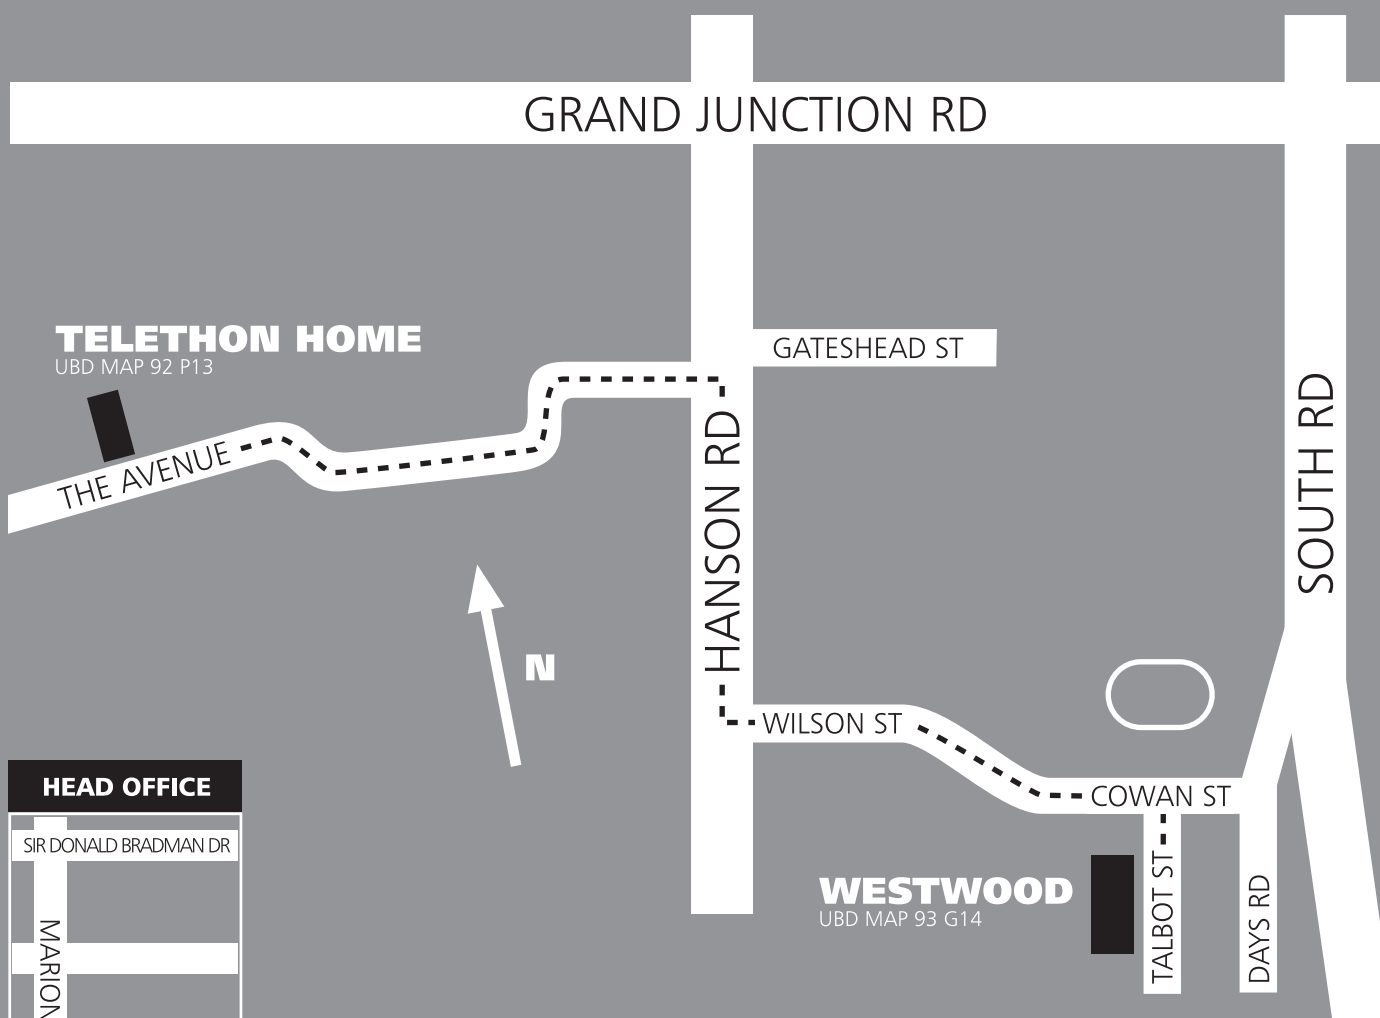

**DISTINCTIVE
HOMES**

FROM WESTWOOD DISPLAY VILLAGE TO THE 2008 TELETHON HOME

HEAD OFFICE

SIR DONALD BRADMAN DR

MARION ROAD

CRAIG ST

127

127 MARION RD
RICHMOND, SA 5033
Ph (08) 8238 0000
Fax (08) 8443 3220