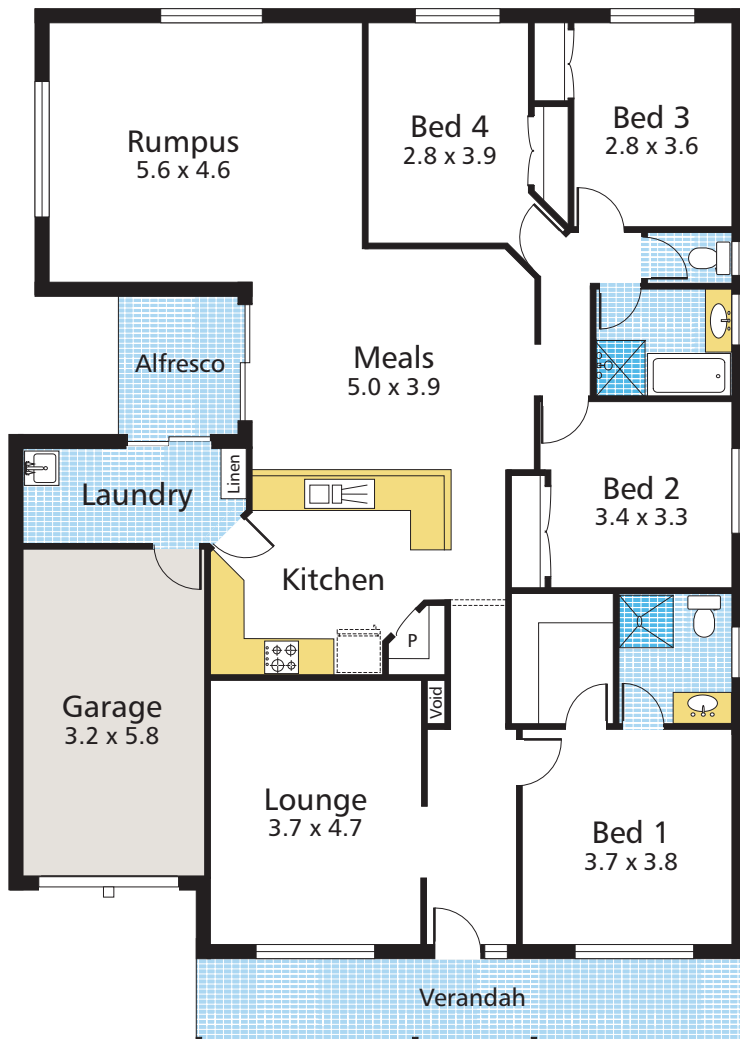

## BURRA 4 (183)©

|                        |                   |
|------------------------|-------------------|
| LIVING                 | 183.33 Sqm        |
| VERANDAH / ALFRESCO    | 19.59 Sqm         |
| GARAGE                 | 19.47 Sqm         |
| <b>TOTAL</b>           | <b>222.39 Sqm</b> |
| WIDTH INCLUDING GARAGE | 13.0 m            |
| DEPTH                  | 18.3 m            |