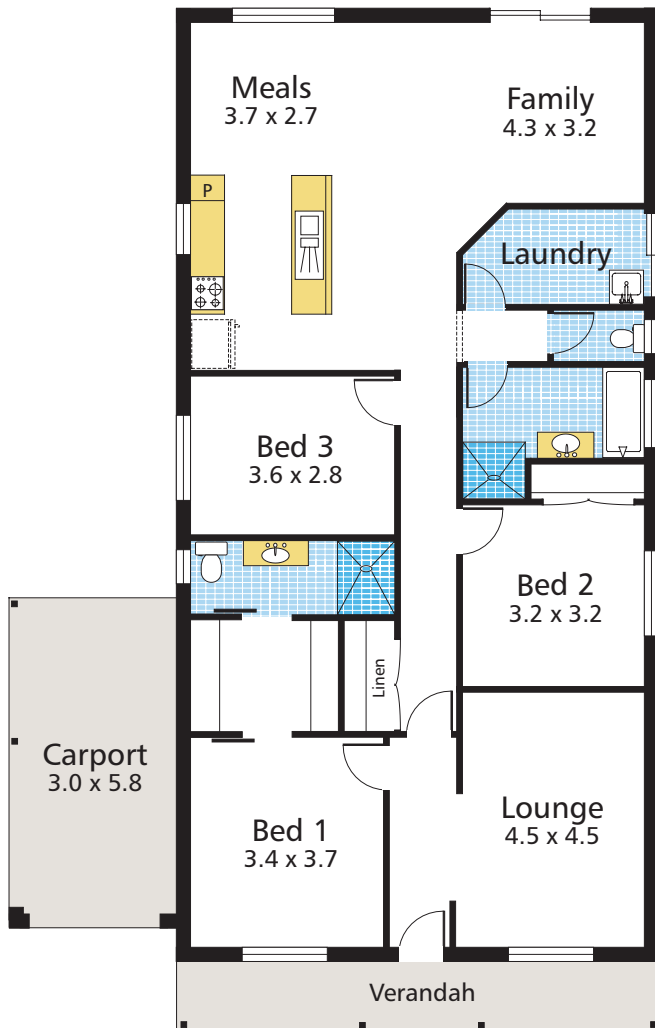

THE MOONTA

MOONTA 3 (142)©

LIVING	142.80 Sqm
VERANDAH	10.20 Sqm
CARPORT	17.40 Sqm
TOTAL	170.40 Sqm
WIDTH INCLUDING CARPORT	11.5 m
DEPTH	18.0 m