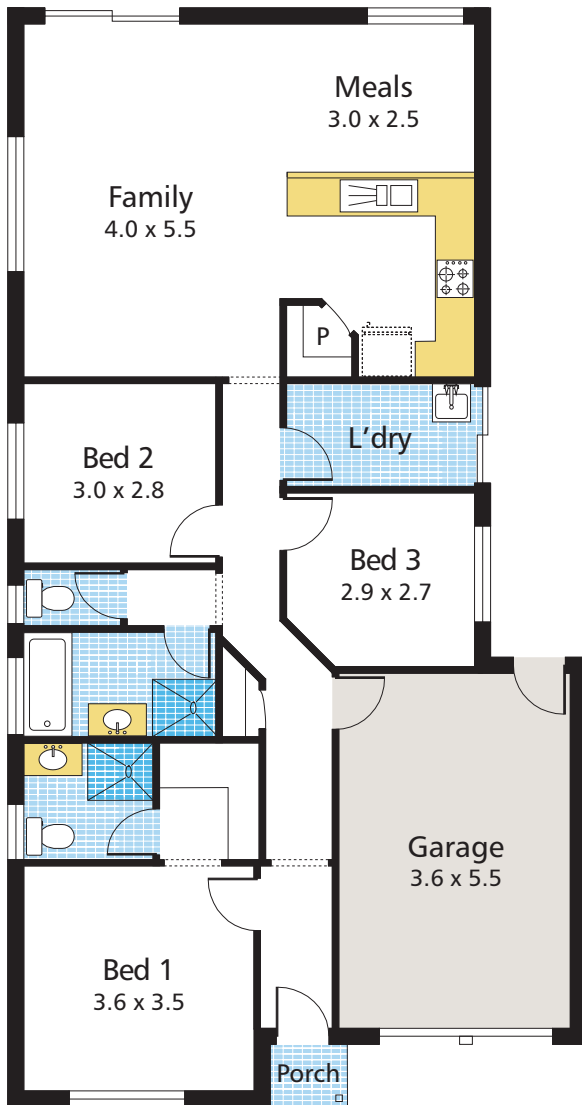

# NORTHGATE

DISPLAY VILLAGE

GOLD SERIES

## GOLD 3 (112E)®

LIVING	112.53 Sqm
PORCH	1.20 Sqm
GARAGE	21.32 Sqm
<b>TOTAL</b>	<b>135.05 Sqm</b>
WIDTH INCLUDING GARAGE	9.0 m
DEPTH	17.1 m