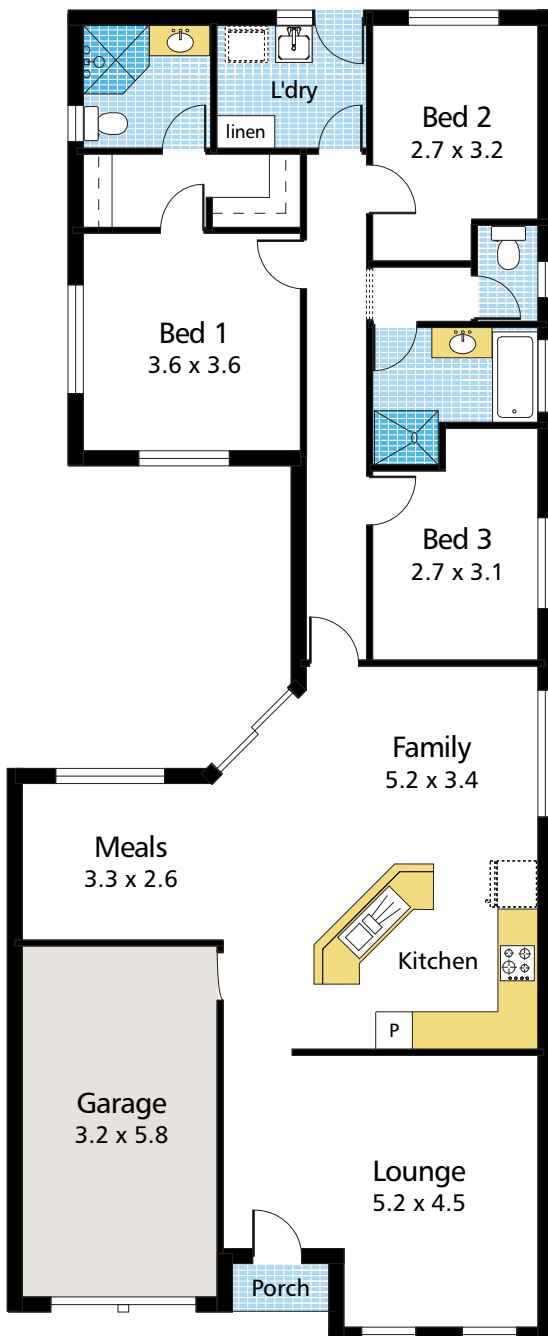

THE IDAHO

IDAHO 3 (147)©	
LIVING	146.90 Sqm
CARPORT	19.47 Sqm
PORCH	1.28 Sqm
TOTAL	167.65 Sqm
WIDTH INCLUDING GARAGE	9.0 m
DEPTH	22.0 m