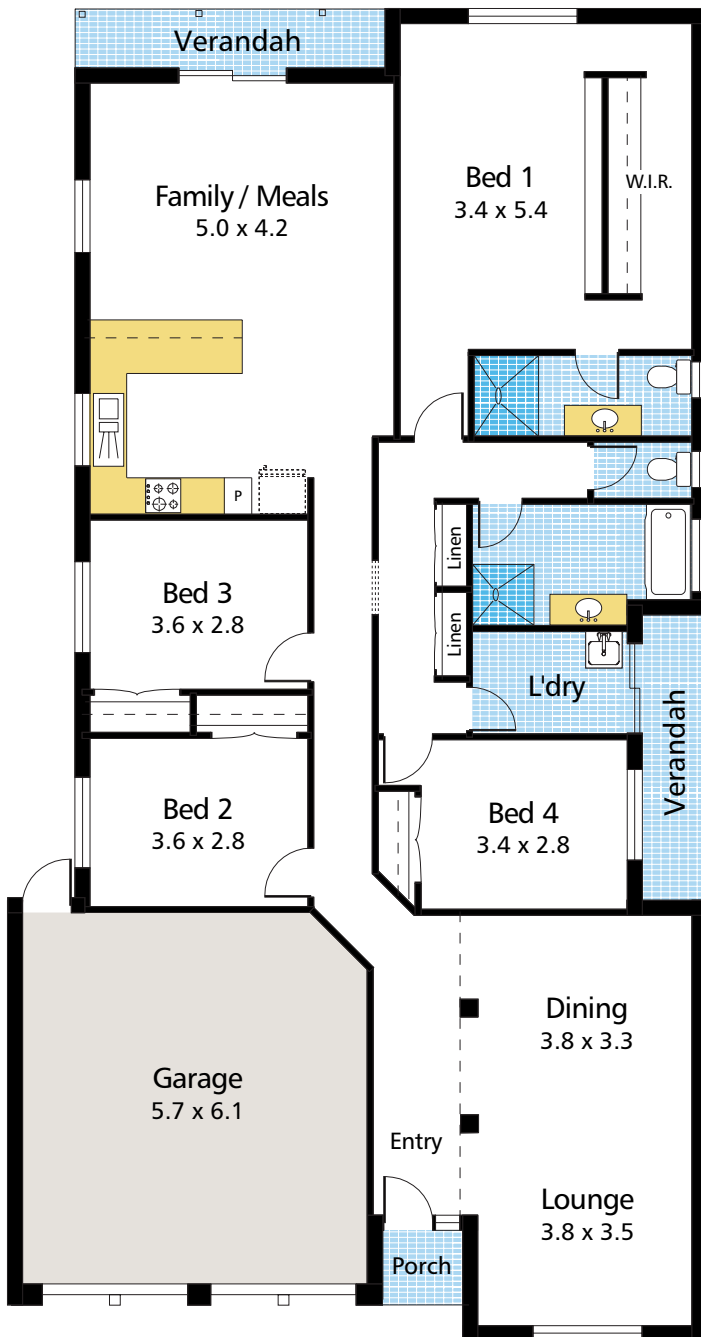

PLAYFORD ALIVE

DISPLAY VILLAGE

THE NAUTILUS

NAUTILUS 4 (184)©

LIVING	183.61 Sqm
GARAGE	37.46 Sqm
VERANDAHS	12.68 Sqm
TOTAL	233.75 Sqm
WIDTH INCLUDING GARAGE	11.5 m
DEPTH	22.0 m