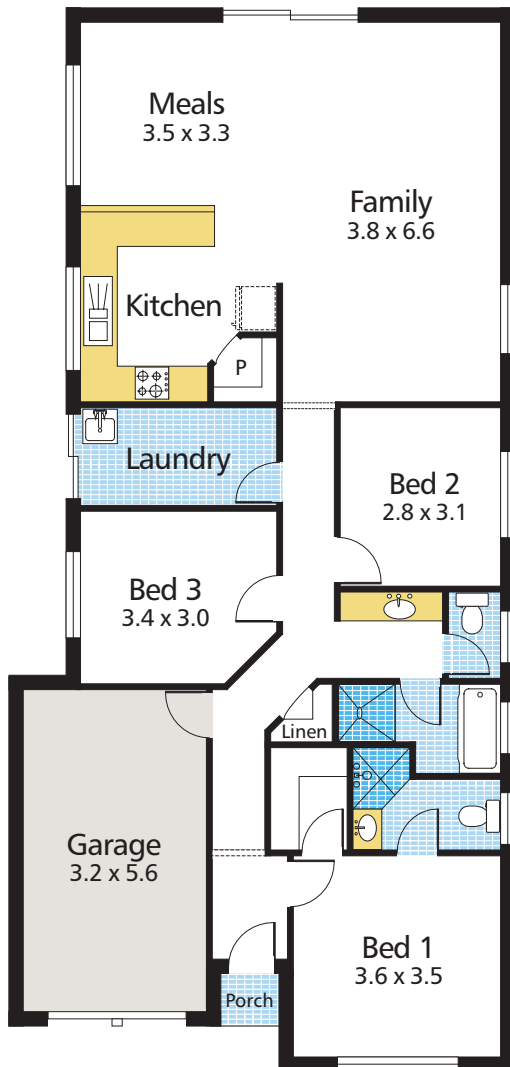

# SEAFORD MEADOWS

DISPLAY VILLAGE

GOLD SERIES

**GOLD (127E)®**

LIVING	126.97 Sqm
PORCH	0.90 Sqm
GARAGE	19.57 Sqm
<b>TOTAL</b>	<b>147.44 Sqm</b>
WIDTH INCLUDING GARAGE	8.8 m
DEPTH	18.5 m