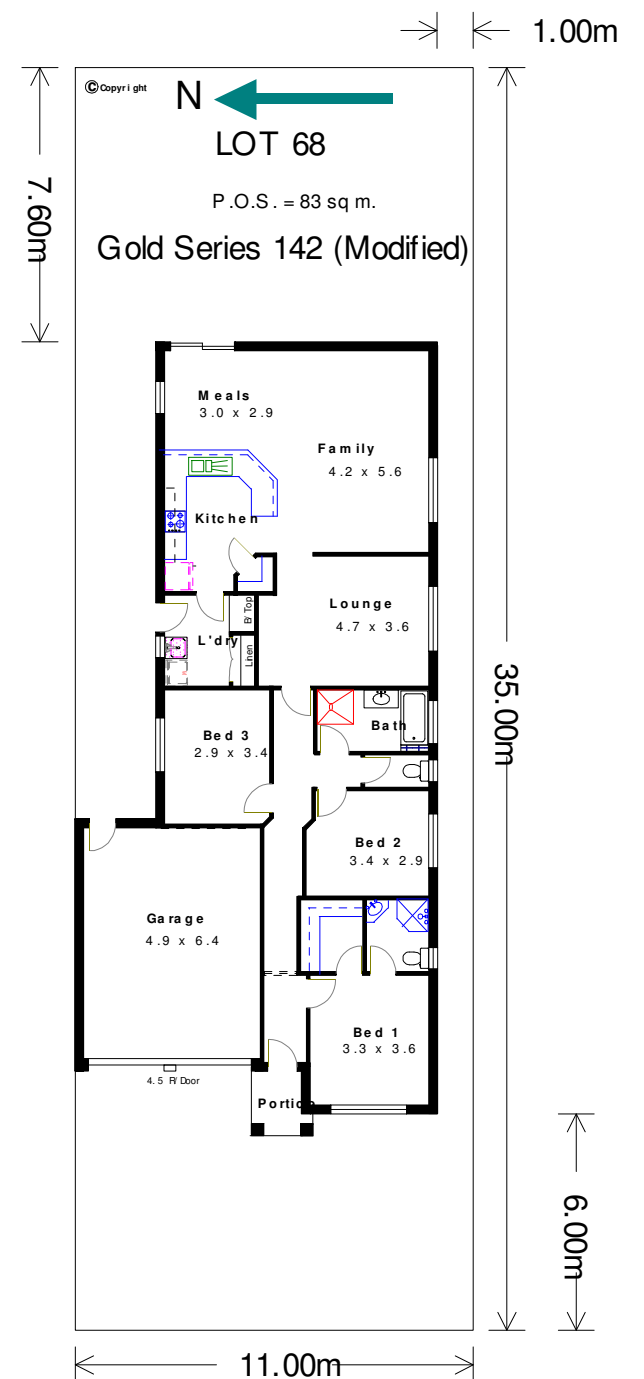

House & Land Package

Lot 68 'RIVER BREEZE' GOOLWA

GOLD SERIES (3) 142 E Modified \$319,250

Price Includes:

- Land Cost
- Garage with P/Lift Door
- Feature Portico
- 2400mm Ceilings
- Tiled Roof
- Kitchen Overheads
- Rangehood
- Fixed Footings Price
- Designer Kitchen
- S/Steel Appliances
- All Building Travel Costs