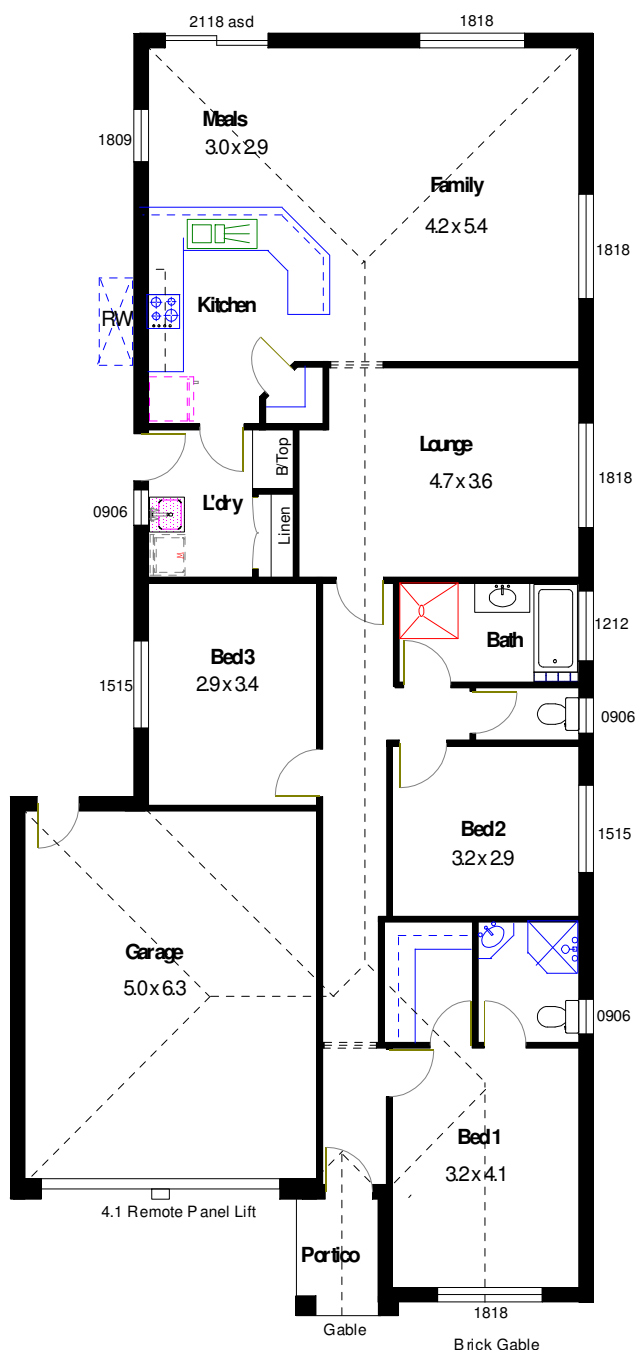

House & Land Package

Lot 68 'RIVER BREEZE' GOOLWA

GOLD SERIES (3) 142 E Modified \$319,250

Price Includes:

- Land Cost
- Garage with P/Lift Door
- Feature Portico
- 2400mm Ceilings
- Tiled Roof
- Kitchen Overheads
- Rangehood
- Fixed Footings Price
- Designer Kitchen
- S/Steel Appliances
- All Building Travel Costs